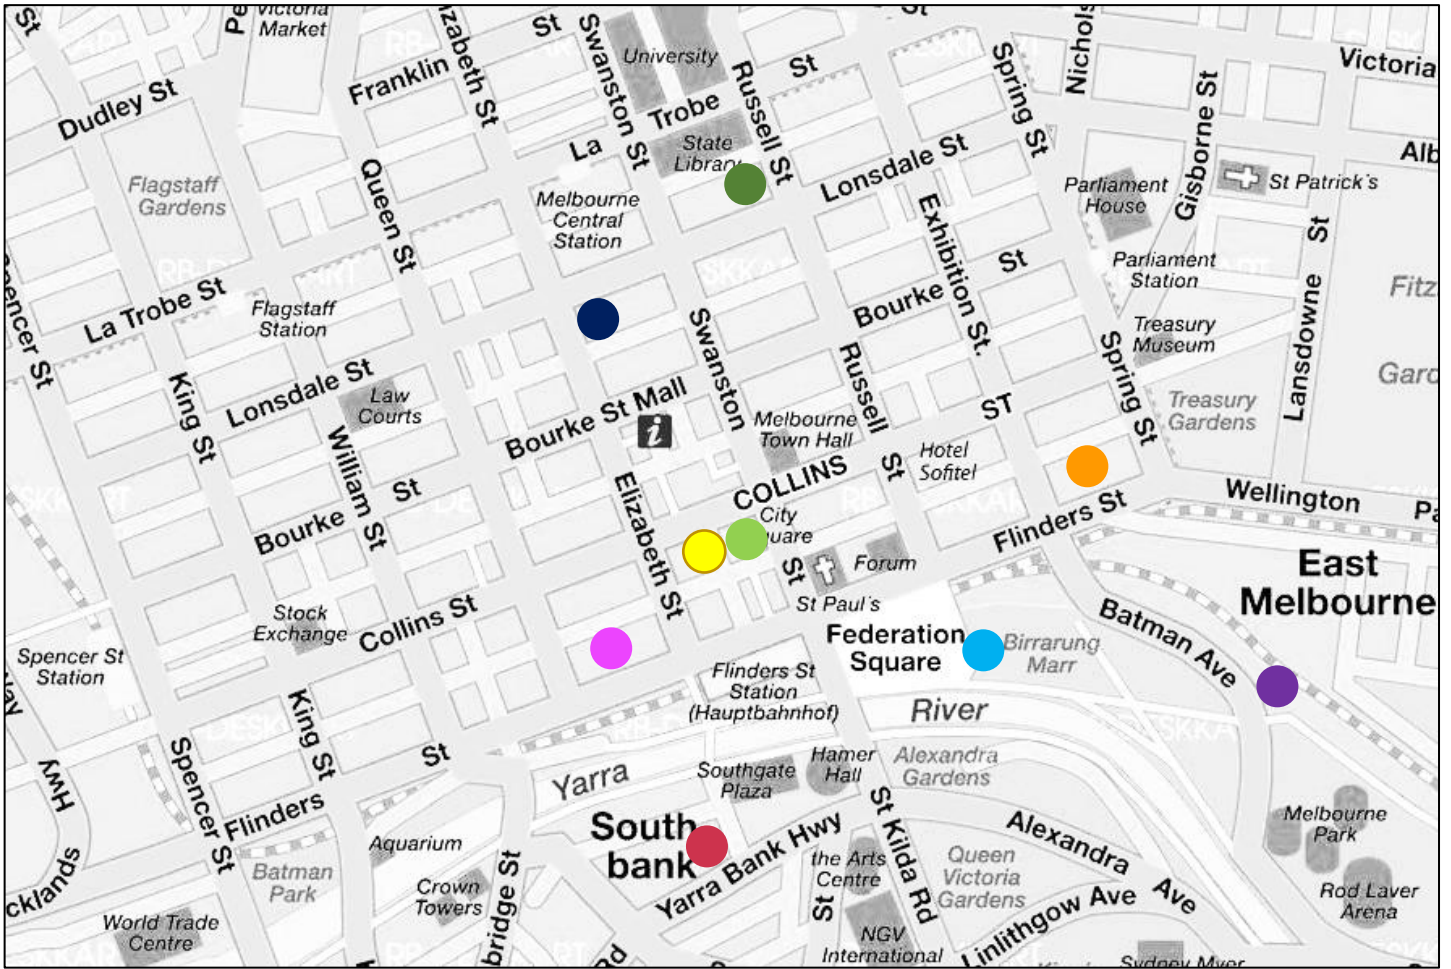

# ACSEP MELBOURNE CITY CAR PARKING

Key	Location	Address	Cost	Times	Terms
<span style="background-color: yellow; width: 15px; height: 15px; display: inline-block;"></span>	<b>ACSEP National Office</b>	257 Collins St			
<span style="background-color: lightgreen; width: 15px; height: 15px; display: inline-block;"></span>	<b>AOC Car Park</b>	Manchester Lane	\$10 - \$59 – half hourly rate	Mon/Tues: 6:30 am – 7pm Wed – Fri: 6:30am – 8:30pm	
<span style="background-color: red; width: 15px; height: 15px; display: inline-block;"></span>	<b>Eureka Car Park</b>	70 City Rd	\$14.00 - Early Bird	Weekdays, enter 6am – 10am Exit 2pm – 12am	Licence plate recognition, must park above Level 6.
<span style="background-color: pink; width: 15px; height: 15px; display: inline-block;"></span>	<b>Secure Parking</b>	300 Flinders St	\$16.00 - Early Bird	Weekdays, Enter 6am - 9:30am Exit 3pm – midnight	Proceed to Level 9 for ticket validation.
<span style="background-color: lightblue; width: 15px; height: 15px; display: inline-block;"></span>	<b>Wilson Parking Fed Square</b>	Russell St Extension	\$16.00 - Early Bird	Weekdays, Enter 6am - 10am Exit 3pm - midnight	
<span style="background-color: darkblue; width: 15px; height: 15px; display: inline-block;"></span>	<b>The Strand Car Park</b>	323 Lonsdale St	\$18.00 - Early Bird	Weekdays, Enter 7am - 10am Exit between 2pm - 10pm	
<span style="background-color: purple; width: 15px; height: 15px; display: inline-block;"></span>	<b>Carepark</b>	100 Batman Ave	\$18.00 - Early Bird	Weekdays, Enter 12am - 10am, up to 12 hours	
<span style="background-color: orange; width: 15px; height: 15px; display: inline-block;"></span>	<b>Wilson Parking</b>	32 Flinders St	\$23.00 - Early Bird	Enter 6am - 10am Exit 3pm – midnight	Attendant will validate Early Bird on level 7 and up.
<span style="background-color: darkgreen; width: 15px; height: 15px; display: inline-block;"></span>	<b>QV Car Park</b>	180 Lonsdale St	\$60.00/3hrs + \$19.00*	Weekdays, Enter after 6am Exit before 12am	*Spend \$1 at any QV Retail Store and receive a 'follow-on' ticket for discounted parking. Ticket must be validated by midnight at the car park office level B1.